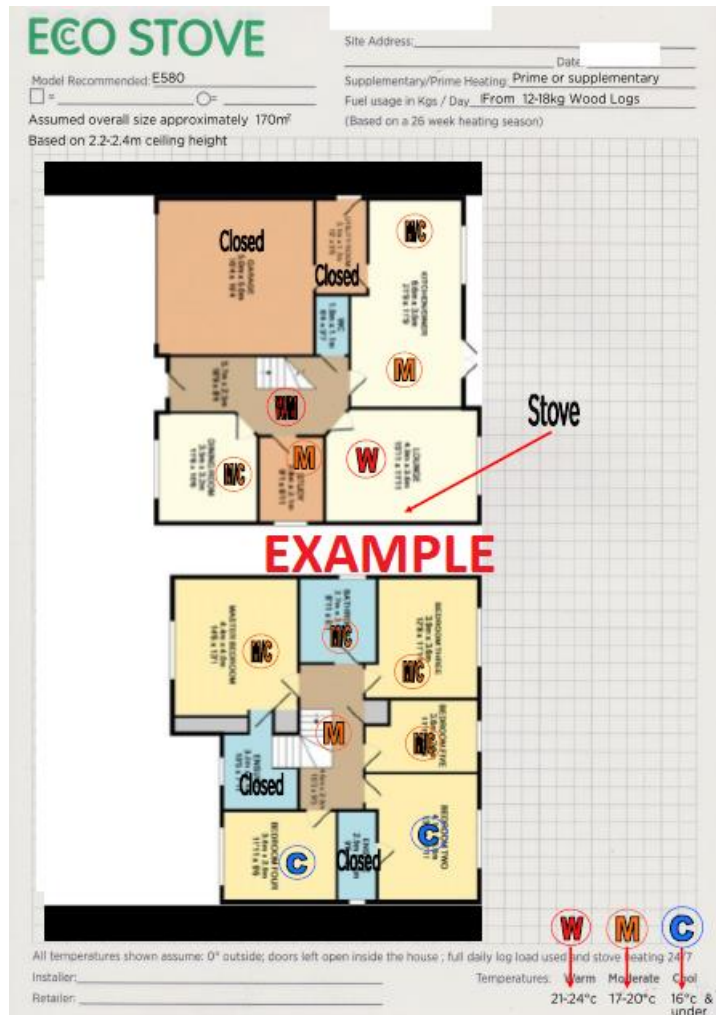

Heat plan example:

There may be a cost for a site survey depending on your location and the nature of the works you require Ecco Stove Ltd to carry out. Please speak to our customer service team for more information.